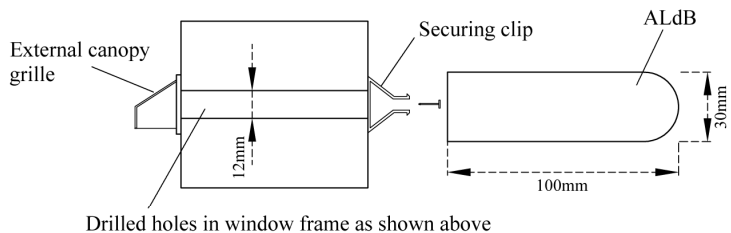

External Canopy Grille fixing holes -
Details below show fixing holes location vertically relative to the slot

GLIDEVALE

2 Brooklands Road, Sale, Cheshire, M33 3SS

Telephone: (+44) 0161 905 5700 Fax: (+44) 0161 905 2085 Web: www.glidevale.com Email: info@glidevale.com

A division of Building Product Design Ltd. Company Registration No: 3944123