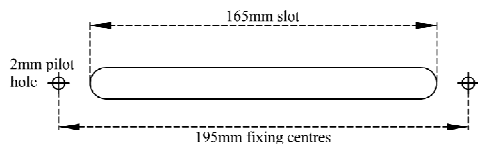

FIXING INSTRUCTIONS

ULTRA VENT TRICKLEVENTS & GRILLE

INTERNAL VENT

ULTRA VENT 2500

Note: Ultra Vent 2500 only requires a single slot

ULTRA VENT 4000