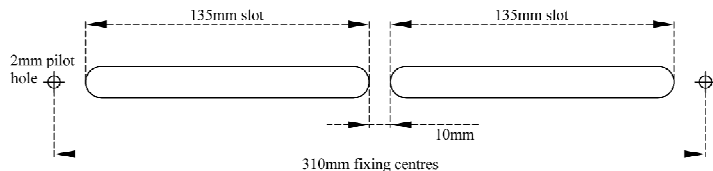

ULTRA VENT 5000