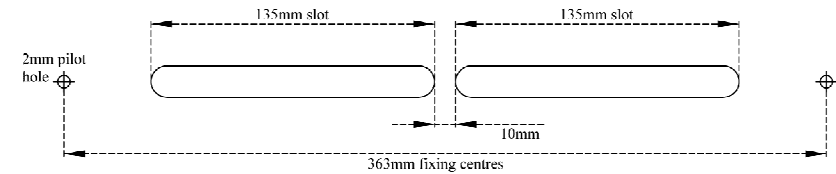

ULTRA VENT 4000

ULTRA VENT 5000