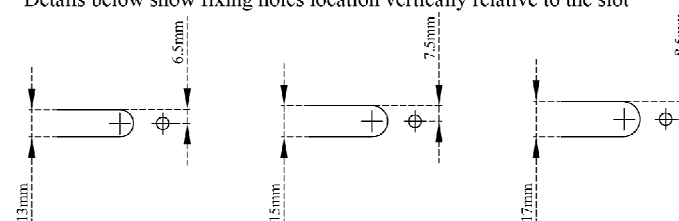

Internal Vent fixing holes -
Details below show fixing holes location vertically relative to the slot

Fixing screw to be stainless steel pan head self tapping screw No. 8 1/2 inch - 3/4 inch long.

GLIDEVALE