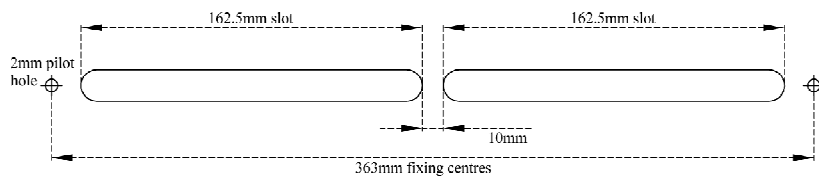

Note: All of above are suitable for slot widths 13mm, 15mm and 17mm.

External Canopy Grille fixing holes -
Details below show fixing holes location vertically relative to the slot