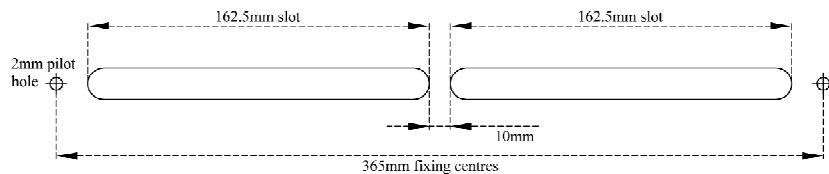

Note: All of above are suitable for slot widths 13mm, 15mm and 17mm.

Internal Vent fixing holes -
Details below show fixing holes location vertically relative to the slot