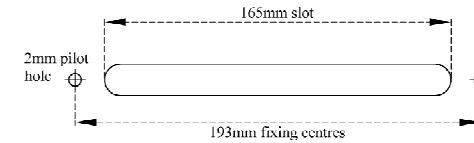

FIXING INSTRUCTIONS

ULTRA VENT TRICKLEVENTS & GRILLE

EXTERNAL GRILLE

ULTRA VENT 2500

Note: Ultra Vent 2500 only requires a single slot