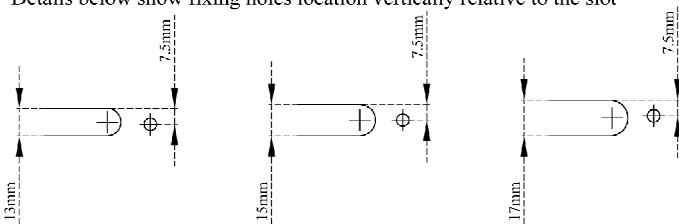

External Canopy Grille fixing holes -
Details below show fixing holes location vertically relative to the slot

Fixing screw to be stainless steel pan head self tapping screw No. 8 1/2 inch - 3/4 inch long.