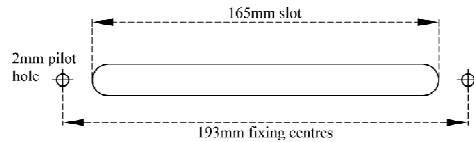

FIXING INSTRUCTIONS

ULTRA VENT TRICKLEVENTS & GRILLE

EXTERNAL GRILLE

ULTRA VENT 2500

Note: Ultra Vent 2500 only requires a single slot