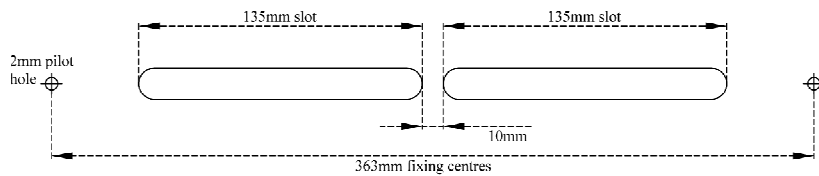

ULTRA VENT 4000

ULTRA VENT 5000