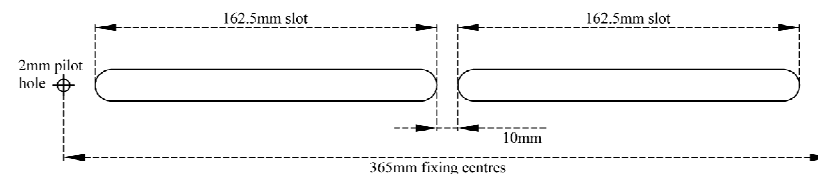

Note: All of above are suitable for slot widths 13mm, 15mm and 17mm.

Internal Vent fixing holes -
Details below show fixing holes location vertically relative to the slot