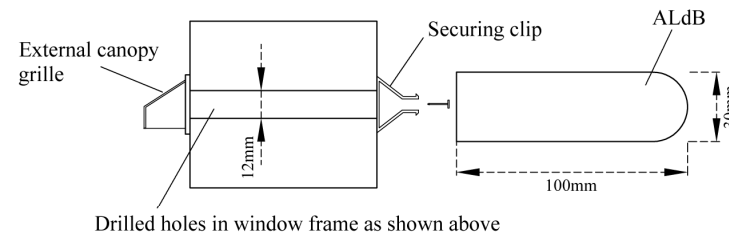

External Canopy Grille fixing holes -
Details below show fixing holes location vertically relative to the slot

GLIDEVALE

2 Brooklands Road, Sale, Cheshire, M33 3SS

Telephone: (+44) 0161 905 5700 Fax: (+44) 0161 905 2085 Web: www.glidevale.com Email: info@glidevale.com

A division of Building Product Design Ltd. Company Registration No: 3944123