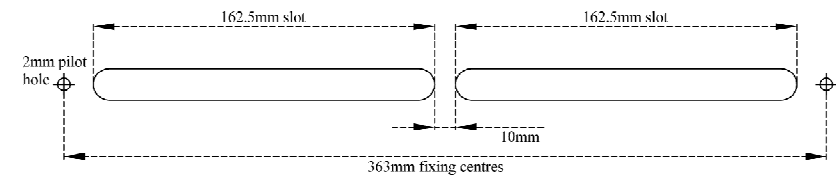

FIXING INSTRUCTIONS

ULTRA VENT TRICKLEVENTS & GRILLE

EXTERNAL GRILLE

ULTRA VENT 2500

Note: Ultra Vent 2500 only requires a single slot

ULTRA VENT 4000

ULTRA VENT 5000

Note: All of above are suitable for slot widths 13mm, 15mm and 17mm.