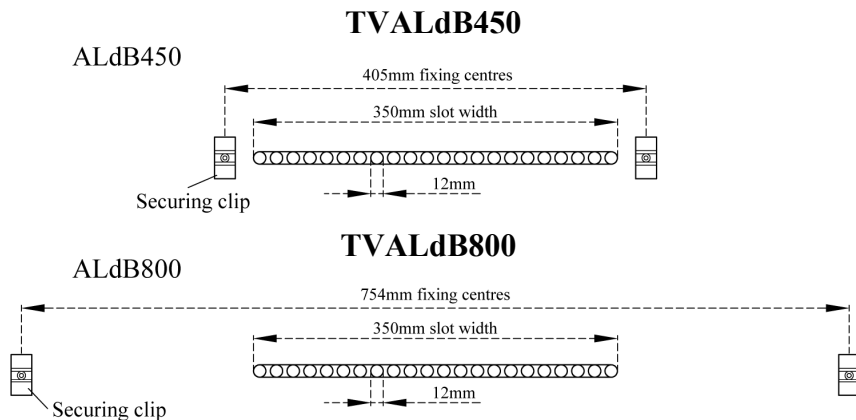

FIXING INSTRUCTIONS

ACOUSTIC LOW PROFILE - ALDB - TVALdB450/TVALdB800

Note: For both vent sizes - 22no. x 12mm holes OR 350mm x 12mm slot