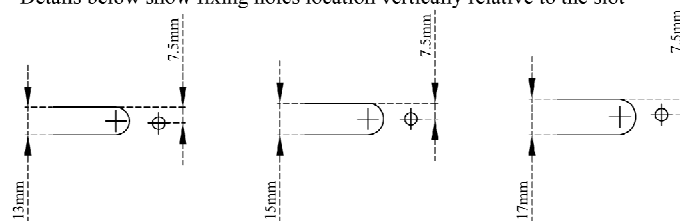

External Canopy Grille fixing holes -
Details below show fixing holes location vertically relative to the slot

Fixing screw to be stainless steel pan head self tapping screw No. 8 1/2 inch - 3/4 inch long.