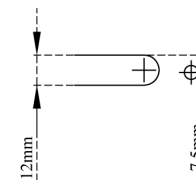

FIXING INSTRUCTIONS

ACOUSTIC LOW PROFILE - ALDB - TVALdB450/TVALdB800

Note: For both vent sizes - 22no. x 12mm holes OR 350mm x 12mm slot

External Canopy Grille fixing holes -
Details below show fixing holes location vertically relative to the slot