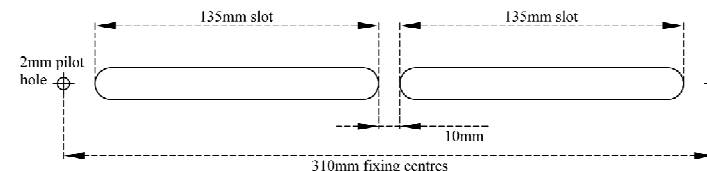

ULTRA VENT 5000