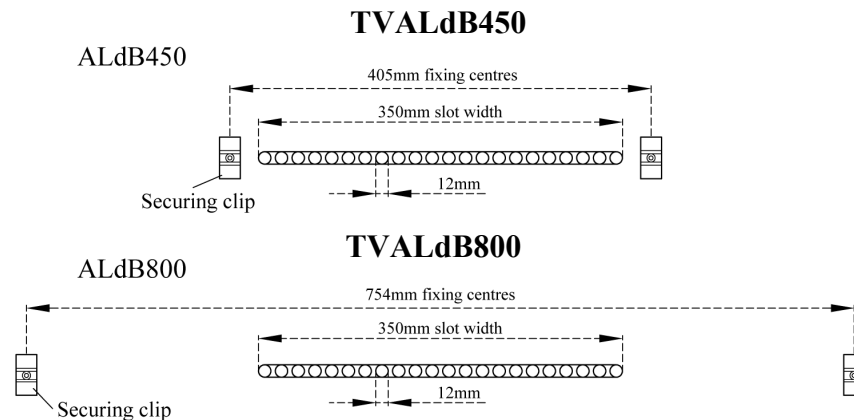

FIXING INSTRUCTIONS

ACOUSTIC LOW PROFILE - ALDB - TVALdB450/TVALdB800

Note: For both vent sizes - 22no. x 12mm holes OR 350mm x 12mm slot

External Canopy Grille fixing holes -
Details below show fixing holes location vertically relative to the slot