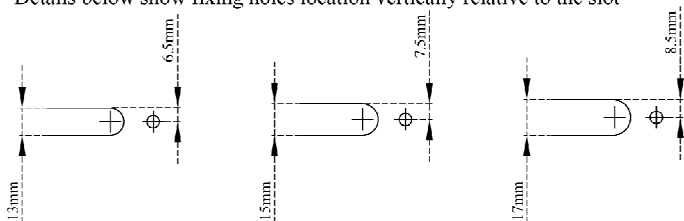

Internal Vent fixing holes -
Details below show fixing holes location vertically relative to the slot

Fixing screw to be stainless steel pan head self tapping screw No. 8 1/2 inch - 3/4 inch long.

GLIDEVALE